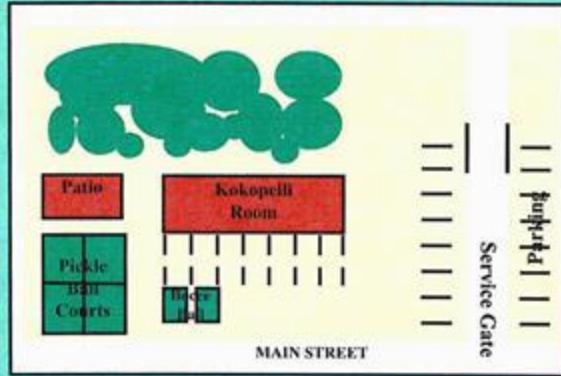

CITRUS COMPLEX (Enlarged)

MAIN STREET ENTRANCE

Greenfield Village Resort

111 S. GREENFIELD RD., MESA, ARIZONA 85206

www.greenfieldvillage.com

GPS: 99 S. Quinn Circle

480.832.6400

VENTURE IN REALTY