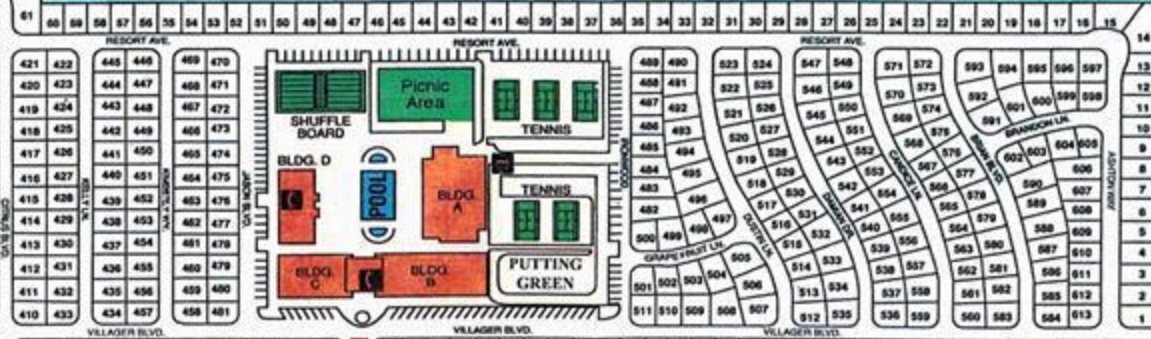

CITRUS COMPLEX (Enlarged)

MAIN STREET ENTRANCE

Greenfield Village Resort

111 S. GREENFIELD RD., MESA, ARIZONA 85206

www.greenfieldvillage.com

GPS: 99 S. Quinn Circle

480.832.6400

VENTURE IN REALTY

Sales & Rentals • On-Site

480-830-1230

www.greenfieldvillage.com

GREENFIELD RD.

48th STREET